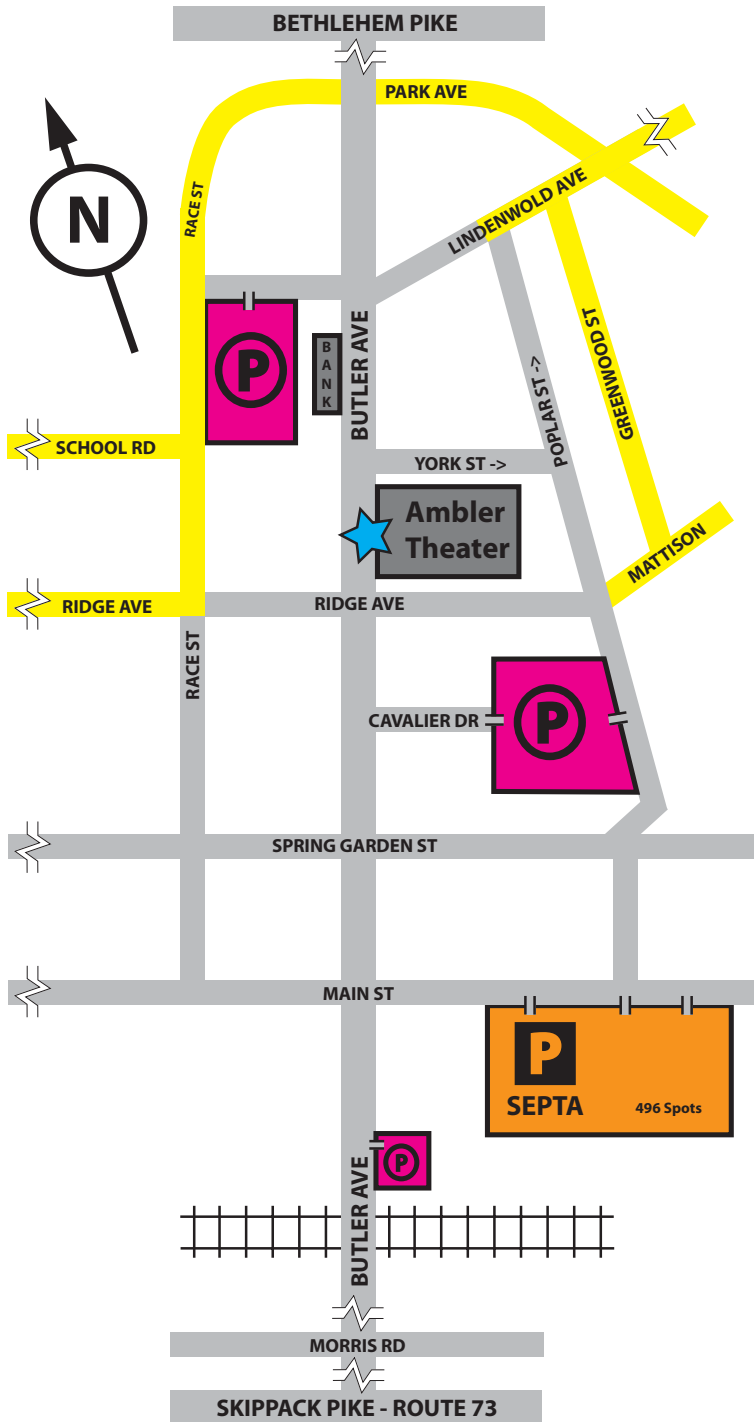

PARKING FOR THE AMBLER THEATER

Municipal Parking Lots (P)

FREE After 6pm (Every Day)
 FREE Sundays (All Day)
 Mon-Sat (8am-6pm): \$0.25/hr - 4 hr MAX

SEPTA Lot (P)

FREE Sat-Sun
 Mon-Fri: \$1.00 All Day

Unmetered

FREE on "outer" side streets - generally more than 1 block off Butler Ave

Street Meters

FREE After 6pm (Every Day)
 FREE Sundays (All Day)
 Monday-Saturday (8am-6pm):
 Butler Ave: 1 hour limit (\$0.25 per 1/2 hour)
 Side Streets (within 1 block of Butler):
 2 hour limit (\$0.25 per hour)

Misc.

Ambler parking tickets are \$10.

There is no parking at the theater itself.